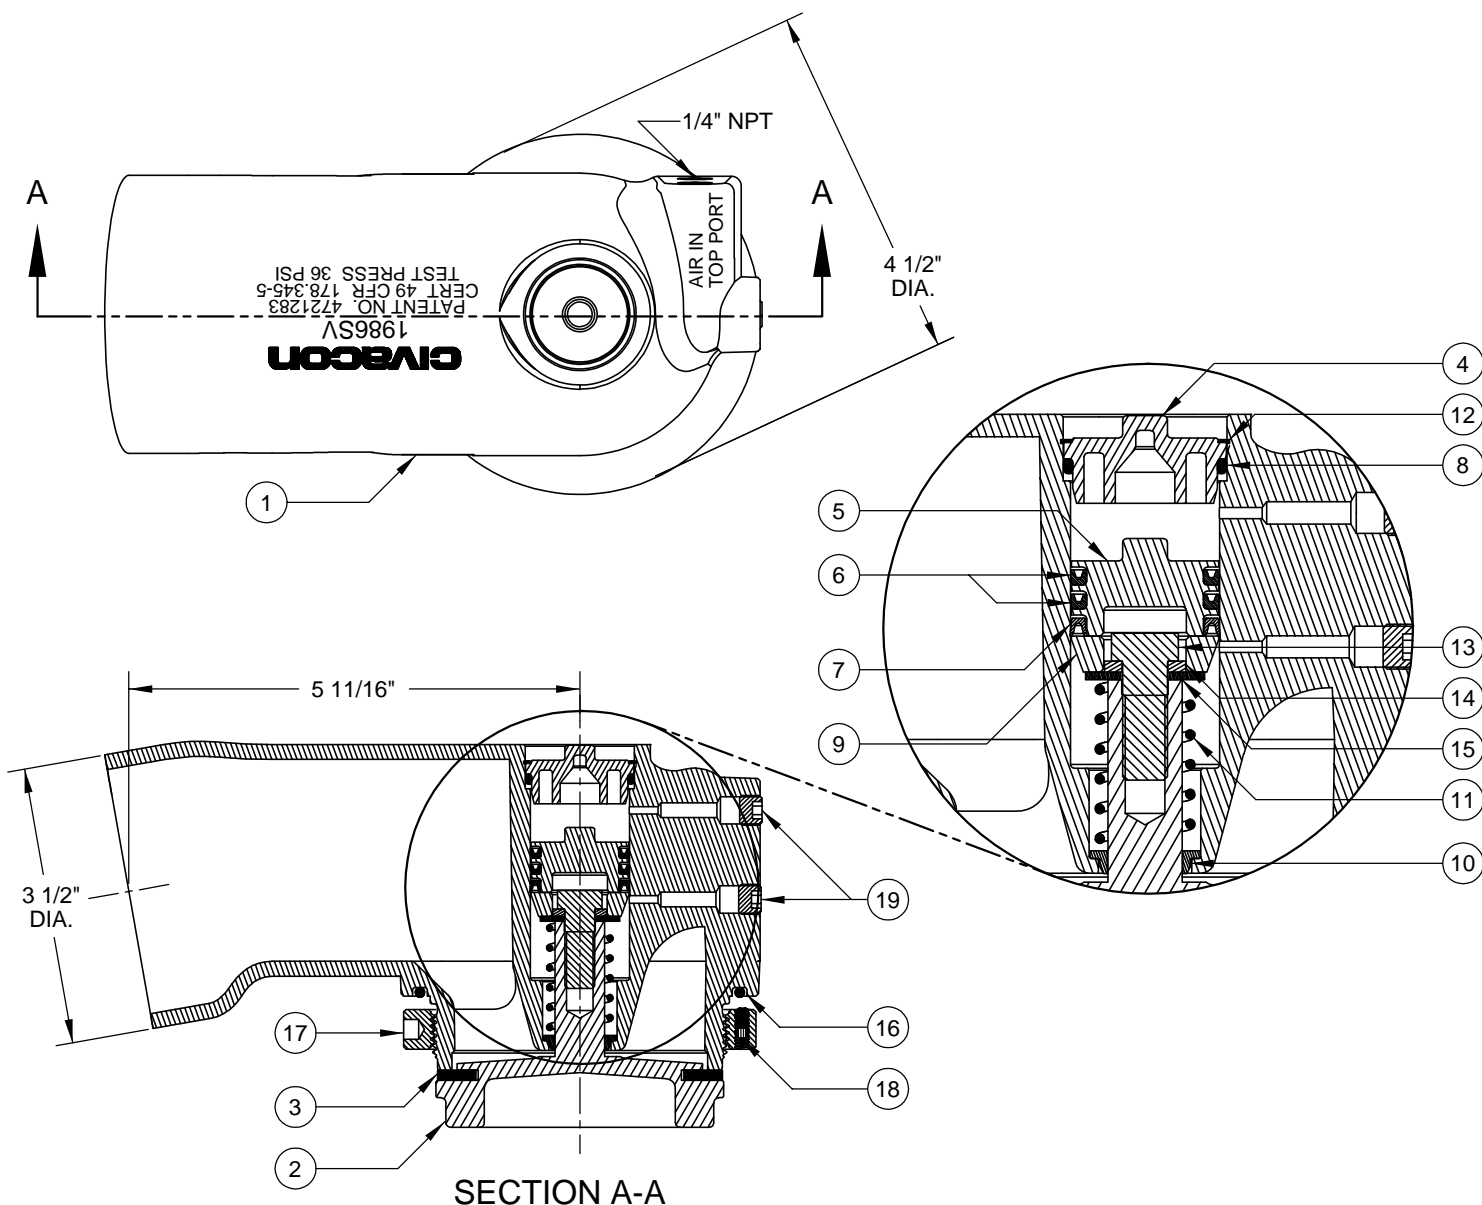

# 1986SV 3" SEQUENTIAL VAPOR VENT

ITEM	PART NUMBER	DESCRIPTION	QTY.
1	E52162A	BODY	1
2	C10045A	POPPET	1
3	H20749M	SEAT DISC (VITON) <sup>1</sup>	1
4	H20516M	PLUG <sup>1</sup>	1
5	C52147RP	PISTON <sup>1</sup>	1
6	H20639M	SEAL (BUNA U-CUP) <sup>1</sup>	2
7	H20206M	SEAL RING (TEFLON)	1
8	H20249M	O-RING (BUNA) <sup>1</sup>	1
9	H52172RP	DISC (ACETAL) <sup>1</sup>	1
10	H20517M	BEARING	1
11	H52179M	SPRING	1
12	H20066M	RETAINING RING	1

ITEM	PART NUMBER	DESCRIPTION	QTY.
13	H20070M	CAP SCREW	1
14	H04467M	WASHER (LOCKING)	1
15	H05487M	WASHER (FLAT)	1
16	H20124M	O-RING (VITON)	1
17	H20083M	LOCKING RING	1
18	H20123M	SET SCREW	1
19	9779	PLUG	2

REPAIR KITS		
PART NUMBER	DESCRIPTION	QTY.
1986SVRK	VENT REPAIR KIT	N/A

1 - Included in 1986SVRK