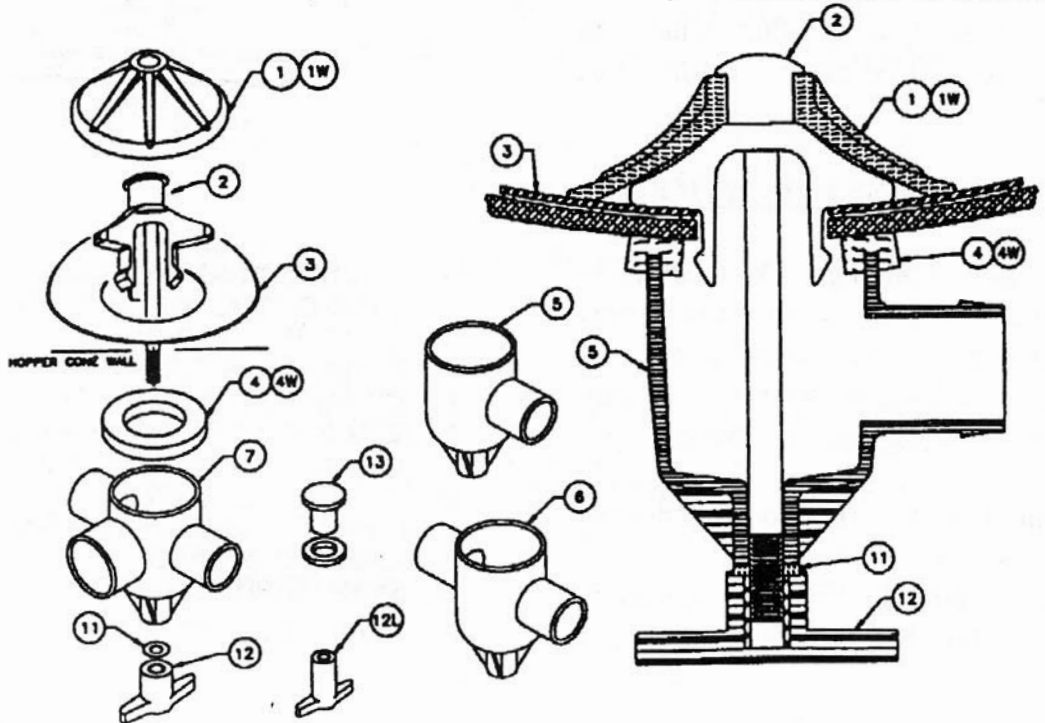

# SURE FLO AERATOR SYSTEM

ITEM	PART #	DESCRIPTION
1	A104	Rubber Aerator, blue silicone-food grade .....
1W	AW104	Rubber Aerator, white silicone-food grade .....
2	A105	Aerator Housing, grey with stainless stem .....
3	A107	Aerator Stainless Steel Wear Plate, clear silicone .....
4	A108	Aerator Port Housing Gasket, blue silicone-food grade .....
4W	AW108	Aerator Port Housing Gasket, white silicone-food grade .....
5	A111	Aerator Port Housint, 1-port grey .....
6	A112	Aerator Port Housing, 2-port grey .....
7	A113	Aerator Port Housing, 3-port grey .....
8	A111C	Aerator Port Housing, 1-port Sure View, clear .....
9	A112C	Aerator Port Housing, 2-port Sure View, clear .....
10	A113C	Aerator Port Housing, 3-port Sure View, clear .....
11	A115	Aerator Tee Handle Gasket .....
12	A110	Aerator External Tee Handle, for use with Sure Flo, Solimar and Fruehauf Port Housings .....
12L	A110L	Aerator External Tee Handle, for use with Heil and Polar Port Housings .....
13	A116	Hopper Plug w/gasket .....
	A99	Inside Aerator Assembly 1,2 .....
	A100	Inside Aerator Assembly with wearplate 1, 2, 3 .....
	A121	1-Port Complete Assembly Grey 1, 2, 4, 5, 11, 12 .....
	A122	2-Port Complete Assembly Grey, 1, 2, 4, 6, 11, 12 .....
	A123	3-Port Complete Assembly Grey, 1, 2, 4, 7, 11, 12 .....
	A101	1-Port Complete Assembly Grey with wearplate 1, 2, 3, 4, 5, 11, 12 .....
	A102	2-Port Complete Assembly Grey with wearplate 1, 2, 3, 4, 6, 11, 12 .....
	A103	3-Port Complete Assembly Grey with wearplate 1, 2, 3, 4, 7, 11, 12 .....
	A121C	1-Port Complete Assembly Sure View, clear 1, 2, 4, 8, 11, 12 .....
	A122C	2-Port Complete Assembly Sure View, clear 1, 2, 4, 9, 11, 12 .....
	A123C	3-Port Complete Assembly Sure View, clear 1, 2, 4, 10, 11, 12 .....
	A101C	1-Port Complete Assembly Sure View, clear with wearplate 1, 2, 3, 4, 8, 11, 12 .....
	A102C	2-Port Complete Assembly Sure View, clear with wearplate 1, 2, 3, 4, 9, 11, 12 .....
	A103C	3-Port Complete Assembly Sure View, clear with wearplate 1, 2, 3, 4, 10, 11, 12 .....