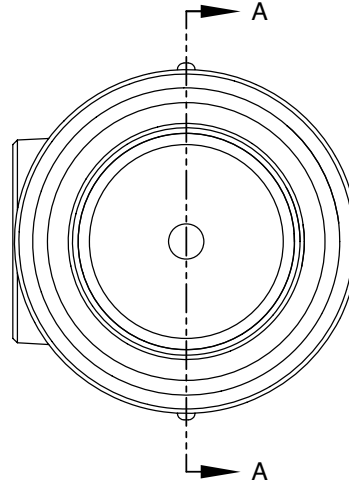

ITEM	PART NUMBER	DESCRIPTION	QTY.
9	H20389RE	POPPET STEM ¹	1
10	C02642M	BRIDGE GUIDE	1
11	H08607M	RETAINING RING	1

REPAIR KITS		
PART NUMBER	DESCRIPTION	QTY.
H20695	POPPET SUB-ASSEMBLY	N/A

¹- Included in H20695

611T-AL40-NPT Vapor Recovery Coupler

Replacement Parts

Rev. 0, January 2003

SECTION A-A

610T Vapor Recovery Coupler

SECTION B-B

ITEM	PART NUMBER	DESCRIPTION	QTY.
1	E10115A	BODY	1
2	H04150M	GASKET (BUNA)	1
3	H10043M	SEAT RING (BUNA) ¹	1
4	H20433M	RETAINER (SMALL) ¹	1
5	H20235M	SPACER ¹	1
6	H20446M	CAP SCREW ¹	1
7	H20432M	RETAINER (LARGE) ¹	1
8	H08989M	SPRING	1

ITEM	PART NUMBER	DESCRIPTION	QTY.
9	H20389RE	POPPET STEM ¹	1
10	C02642M	BRIDGE GUIDE	1
11	H08607M	RETAINING RING	1

REPAIR KITS		
PART NUMBER	DESCRIPTION	QTY.
H20695	POPPET SUB-ASSEMBLY	N/A

1- Included in H20695

633LVH-AL40 Vapor Recovery Adaptor

Replacement Parts

Rev. 0, January 2003

SECTION A-A

633LVH-1020 Vapor Recovery Adaptor

SECTION B-B

ITEM	PART NUMBER	DESCRIPTION	QTY.
1	E10000A	BODY	1
2	C02779M	SUPPORT BELL (DELTRIN)	1
3	H20750M	SEAT RING (VITON) ¹	1
4	H08841RA	STEM ¹	1
5	H09193M	COTTER PIN ¹	1
6	C51410A	POPPET ¹	1
7	H07365M	PIPE PLUG	1
8	H20007M	SPRING	1
9	H20010M	GASKET (BUNA)	2