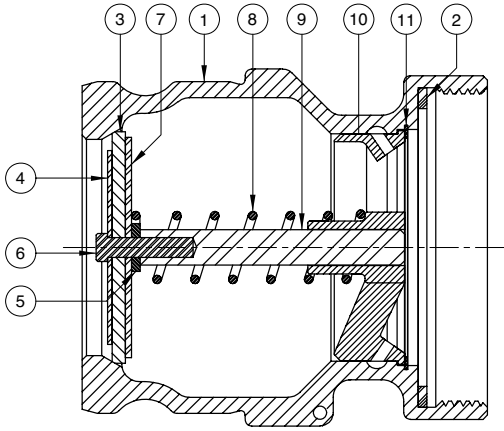

ITEM	PART NUMBER	DESCRIPTION	QTY.
9	H20389RE	POPPET STEM ¹	1
10	C02642M	BRIDGE GUIDE	1
11	H08607M	RETAINING RING	1

REPAIR KITS		
PART NUMBER	DESCRIPTION	QTY.
H20695	POPPET SUB-ASSEMBLY	N/A

¹- Included in H20695

611T-AL40-NPT Vapor Recovery Coupler

Replacement Parts

Rev. 0, January 2003

SECTION A-A

610T Vapor Recovery Coupler

SECTION B-B

ITEM	PART NUMBER	DESCRIPTION	QTY.
1	E10115A	BODY	1
2	H04150M	GASKET (BUNA)	1
3	H10043M	SEAT RING (BUNA) ¹	1
4	H20433M	RETAINER (SMALL) ¹	1
5	H20235M	SPACER ¹	1
6	H20446M	CAP SCREW ¹	1
7	H20432M	RETAINER (LARGE) ¹	1
8	H08989M	SPRING	1

ITEM	PART NUMBER	DESCRIPTION	QTY.
9	H20389RE	POPPET STEM ¹	1
10	C02642M	BRIDGE GUIDE	1
11	H08607M	RETAINING RING	1

REPAIR KITS		
PART NUMBER	DESCRIPTION	QTY.
H20695	POPPET SUB-ASSEMBLY	N/A

1- Included in H20695

633LVH-AL40 Vapor Recovery Adaptor

Replacement Parts

Rev. 0, January 2003

SECTION A-A

633LVH-1020 Vapor Recovery Adaptor

SECTION B-B

ITEM	PART NUMBER	DESCRIPTION	QTY.
1	E10000A	BODY	1
2	C02779M	SUPPORT BELL (DELTRIN)	1
3	H20750M	SEAT RING (VITON) ¹	1
4	H08841RA	STEM ¹	1
5	H09193M	COTTER PIN ¹	1
6	C51410A	POPPET ¹	1
7	H07365M	PIPE PLUG	1
8	H20007M	SPRING	1
9	H20010M	GASKET (BUNA)	2