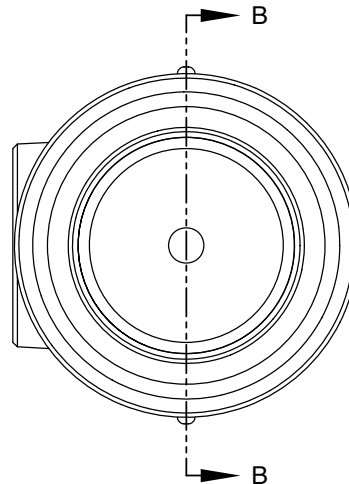

ITEM	PART NUMBER	DESCRIPTION	QTY.
9	H20389RE	POPPET STEM ¹	1
10	C02642M	BRIDGE GUIDE	1
11	H08607M	RETAINING RING	1

REPAIR KITS		
PART NUMBER	DESCRIPTION	QTY.
H20695	POPPET SUB-ASSEMBLY	N/A

¹- Included in H20695

611T-AL40-NPT Vapor Recovery Coupler

Replacement Parts

Rev. 0, January 2003

SECTION A-A

610T Vapor Recovery Coupler

SECTION B-B

ITEM	PART NUMBER	DESCRIPTION	QTY.
1	E10115A	BODY	1
2	H04150M	GASKET (BUNA)	1
3	H10043M	SEAT RING (BUNA) ¹	1
4	H20433M	RETAINER (SMALL) ¹	1
5	H20235M	SPACER ¹	1
6	H20446M	CAP SCREW ¹	1
7	H20432M	RETAINER (LARGE) ¹	1
8	H08989M	SPRING	1

ITEM	PART NUMBER	DESCRIPTION	QTY.
9	H20389RE	POPPET STEM ¹	1
10	C02642M	BRIDGE GUIDE	1
11	H08607M	RETAINING RING	1

REPAIR KITS		
PART NUMBER	DESCRIPTION	QTY.
H20695	POPPET SUB-ASSEMBLY	N/A

1- Included in H20695

633LVH-AL40 Vapor Recovery Adaptor

Replacement Parts

Rev. 0, January 2003

SECTION A-A

633LVH-1020 Vapor Recovery Adaptor

SECTION B-B

ITEM	PART NUMBER	DESCRIPTION	QTY.
1	E10000A	BODY	1
2	C02779M	SUPPORT BELL (DELTRIN)	1
3	H20750M	SEAT RING (VITON) ¹	1
4	H08841RA	STEM ¹	1
5	H09193M	COTTER PIN ¹	1
6	C51410A	POPPET ¹	1
7	H07365M	PIPE PLUG	1
8	H20007M	SPRING	1
9	H20010M	GASKET (BUNA)	2