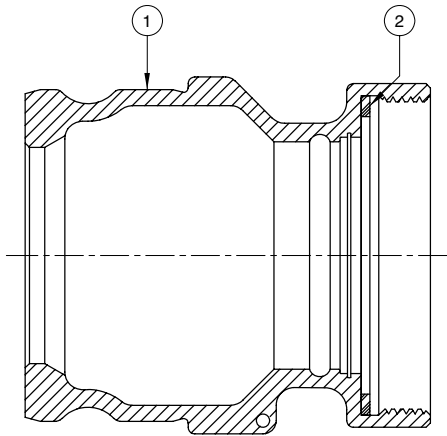

ITEM	PART NUMBER	DESCRIPTION	QTY.
9	H20389RE	POPPET STEM ¹	1
10	C02642M	BRIDGE GUIDE	1
11	H08607M	RETAINING RING	1

REPAIR KITS		
PART NUMBER	DESCRIPTION	QTY.
H20695	POPPET SUB-ASSEMBLY	N/A

¹- Included in H20695

611T-AL40-NPT Vapor Recovery Coupler

Replacement Parts

Rev. 0, January 2003

SECTION A-A

610T Vapor Recovery Coupler

SECTION B-B

ITEM	PART NUMBER	DESCRIPTION	QTY.
1	E10115A	BODY	1
2	H04150M	GASKET (BUNA)	1
3	H10043M	SEAT RING (BUNA) ¹	1
4	H20433M	RETAINER (SMALL) ¹	1
5	H20235M	SPACER ¹	1
6	H20446M	CAP SCREW ¹	1
7	H20432M	RETAINER (LARGE) ¹	1
8	H08989M	SPRING	1

ITEM	PART NUMBER	DESCRIPTION	QTY.
9	H20389RE	POPPET STEM ¹	1
10	C02642M	BRIDGE GUIDE	1
11	H08607M	RETAINING RING	1

REPAIR KITS		
PART NUMBER	DESCRIPTION	QTY.
H20695	POPPET SUB-ASSEMBLY	N/A

1- Included in H20695