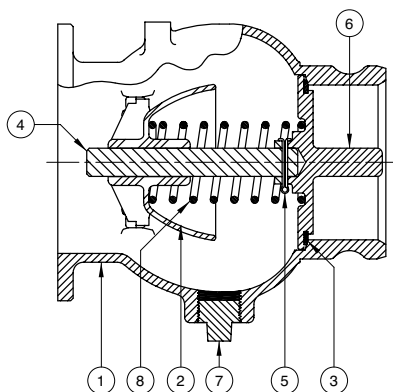

611T-AL40-NPT Vapor Recovery Coupler

Replacement Parts

Rev. 0, January 2003

SECTION A-A

610T Vapor Recovery Coupler

SECTION B-B

ITEM	PART NUMBER	DESCRIPTION	QTY.
1	E10115A	BODY	1
2	H04150M	GASKET (BUNA)	1
3	H10043M	SEAT RING (BUNA) ¹	1
4	H20433M	RETAINER (SMALL) ¹	1
5	H20235M	SPACER ¹	1
6	H20446M	CAP SCREW ¹	1
7	H20432M	RETAINER (LARGE) ¹	1
8	H08989M	SPRING	1

ITEM	PART NUMBER	DESCRIPTION	QTY.
9	H20389RE	POPPET STEM ¹	1
10	C02642M	BRIDGE GUIDE	1
11	H08607M	RETAINING RING	1

REPAIR KITS		
PART NUMBER	DESCRIPTION	QTY.
H20695	POPPET SUB-ASSEMBLY	N/A

1- Included in H20695

633LVH-AL40 Vapor Recovery Adaptor

Replacement Parts

Rev. 0, January 2003

SECTION A-A

633LVH-1020 Vapor Recovery Adaptor

SECTION B-B

ITEM	PART NUMBER	DESCRIPTION	QTY.
1	E10000A	BODY	1
2	C02779M	SUPPORT BELL (DELTRIN)	1
3	H20750M	SEAT RING (VITON) ¹	1
4	H08841RA	STEM ¹	1
5	H09193M	COTTER PIN ¹	1
6	C51410A	POPPET ¹	1
7	H07365M	PIPE PLUG	1
8	H20007M	SPRING	1
9	H20010M	GASKET (BUNA)	2

ITEM	PART NUMBER	DESCRIPTION	QTY.
10	H20583M	SIGHT GLASS	2
11	H04135M	RETAINING PLATE	2
12	H52471M	HEX SCREW	6
13	101-0002	AIR INTERLOCK VALVE ASSY.	1

REPAIR KITS		
PART NUMBER	DESCRIPTION	QTY.
H20009	POPPET SUB-ASSEMBLY	N/A