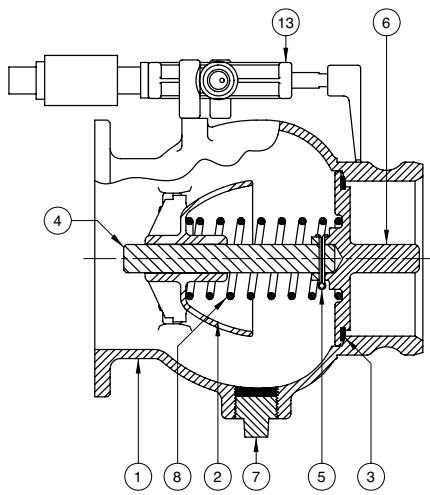

611T-AL40-NPT Vapor Recovery Coupler

Replacement Parts

Rev. 0, January 2003

SECTION A-A

610T Vapor Recovery Coupler

SECTION B-B

ITEM	PART NUMBER	DESCRIPTION	QTY.
1	E10115A	BODY	1
2	H04150M	GASKET (BUNA)	1
3	H10043M	SEAT RING (BUNA) ¹	1
4	H20433M	RETAINER (SMALL) ¹	1
5	H20235M	SPACER ¹	1
6	H20446M	CAP SCREW ¹	1
7	H20432M	RETAINER (LARGE) ¹	1
8	H08989M	SPRING	1

ITEM	PART NUMBER	DESCRIPTION	QTY.
9	H20389RE	POPPET STEM ¹	1
10	C02642M	BRIDGE GUIDE	1
11	H08607M	RETAINING RING	1

REPAIR KITS		
PART NUMBER	DESCRIPTION	QTY.
H20695	POPPET SUB-ASSEMBLY	N/A

1- Included in H20695

633LVH-AL40 Vapor Recovery Adaptor

Replacement Parts

Rev. 0, January 2003

SECTION A-A

633LVH-1020 Vapor Recovery Adaptor

SECTION B-B

ITEM	PART NUMBER	DESCRIPTION	QTY.
1	E10000A	BODY	1
2	C02779M	SUPPORT BELL (DELTRIN)	1
3	H20750M	SEAT RING (VITON) ¹	1
4	H08841RA	STEM ¹	1
5	H09193M	COTTER PIN ¹	1
6	C51410A	POPPET ¹	1
7	H07365M	PIPE PLUG	1
8	H20007M	SPRING	1
9	H20010M	GASKET (BUNA)	2

ITEM	PART NUMBER	DESCRIPTION	QTY.
10	H20583M	SIGHT GLASS	2
11	H04135M	RETAINING PLATE	2
12	H52471M	HEX SCREW	6
13	101-0002	AIR INTERLOCK VALVE ASSY.	1

REPAIR KITS		
PART NUMBER	DESCRIPTION	QTY.
H20009	POPPET SUB-ASSEMBLY	N/A