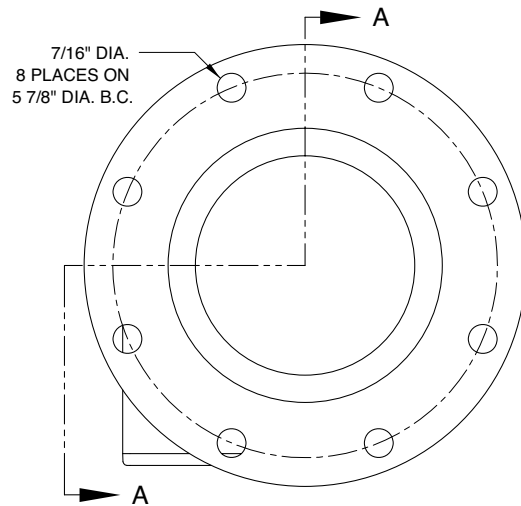

304

611F Flanged Vapor Recovery Coupler

Replacement Parts

Rev. 0, May 2006

610F Flanged Vapor Recovery Coupler

ITEM	PART NUMBER	DESCRIPTION	QTY.
1	9951	BODY	1
2	10068	PLUG (1/4 NPT)	1
3	H10043M	SEAT RING (BUNA) ¹	1
4	H20433M	RETAINER (SMALL) ¹	1
5	H20235M	SPACER ¹	1
6	H20446M	CAP SCREW ¹	1
7	H20432M	RETAINER (LARGE) ¹	1
8	H08989M	SPRING	1

ITEM	PART NUMBER	DESCRIPTION	QTY.
9	H20389RE	POPPET STEM ¹	1
10	C02642M	BRIDGE GUIDE	1
11	H08607M	RETAINING RING	1

REPAIR KITS		
PART NUMBER	DESCRIPTION	QTY.
H20695	POPPET SUB-ASSEMBLY	N/A

¹- Included in H20695

611T-AL40-NPT Vapor Recovery Coupler

Replacement Parts

Rev. 0, January 2003

SECTION A-A

610T Vapor Recovery Coupler

SECTION B-B

ITEM	PART NUMBER	DESCRIPTION	QTY.
1	E10115A	BODY	1
2	H04150M	GASKET (BUNA)	1
3	H10043M	SEAT RING (BUNA) ¹	1
4	H20433M	RETAINER (SMALL) ¹	1
5	H20235M	SPACER ¹	1
6	H20446M	CAP SCREW ¹	1
7	H20432M	RETAINER (LARGE) ¹	1
8	H08989M	SPRING	1

633LVH-AL40 Vapor Recovery Adaptor

Replacement Parts

Rev. 0, January 2003

SECTION A-A

633LVH-1020 Vapor Recovery Adaptor

SECTION B-B

ITEM	PART NUMBER	DESCRIPTION	QTY.
1	E10000A	BODY	1
2	C02779M	SUPPORT BELL (DELTRIN)	1
3	H20750M	SEAT RING (VITON) ¹	1
4	H08841RA	STEM ¹	1
5	H09193M	COTTER PIN ¹	1
6	C51410A	POPPET ¹	1
7	H07365M	PIPE PLUG	1
8	H20007M	SPRING	1
9	H20010M	GASKET (BUNA)	2