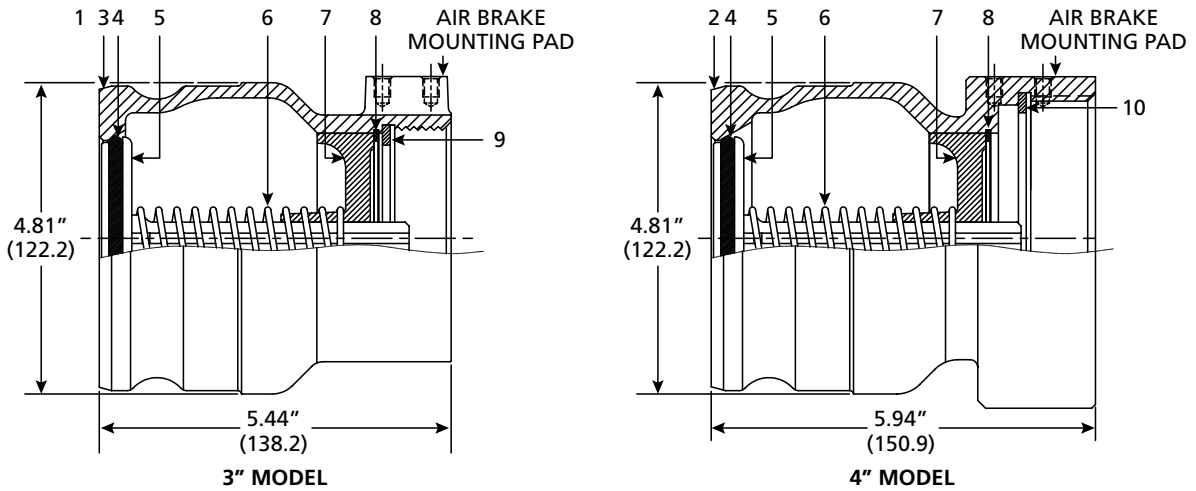

Threaded Vapor Check Valve Parts List

301-300-01/301-300-02

#	Part Name	Part Number	#	Part Name	Part Number
1	Vapor Recovery Adapter - 3" N.P.S.M.	300-305-02	6	Spring - Poppet	300-105-01
2	Vapor Recovery Adapter - 4" N.P.S.M.	300-302-02	7	Guide - Poppet Stem	300-205-01
3	Vapor Recovery Adapter - 3" B.S.P.P.	300-305-32	8	Retaining Ring	11090-02
4	O-ring	11039-15	9	3" Gasket Cover	770-201-02
5	Poppet	300-203-01	10	4" Gasket Cover	770-201-03