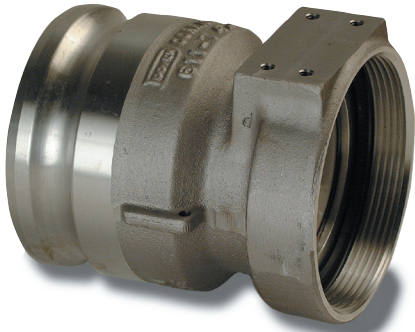

Vapor Recovery Valves & Caps

Civacon

610T / 611T

1711T

633LVH

EBW

3013 / 3014

302

304

611F Flanged Vapor Recovery Coupler

Replacement Parts

Rev. 0, May 2006

610F Flanged Vapor Recovery Coupler

ITEM	PART NUMBER	DESCRIPTION	QTY.
1	9951	BODY	1
2	10068	PLUG (1/4 NPT)	1
3	H10043M	SEAT RING (BUNA) ¹	1
4	H20433M	RETAINER (SMALL) ¹	1
5	H20235M	SPACER ¹	1
6	H20446M	CAP SCREW ¹	1
7	H20432M	RETAINER (LARGE) ¹	1
8	H08989M	SPRING	1

611T-AL40-NPT Vapor Recovery Coupler

Replacement Parts

Rev. 0, January 2003

SECTION A-A

610T Vapor Recovery Coupler

SECTION B-B

ITEM	PART NUMBER	DESCRIPTION	QTY.
1	E10115A	BODY	1
2	H04150M	GASKET (BUNA)	1
3	H10043M	SEAT RING (BUNA) ¹	1
4	H20433M	RETAINER (SMALL) ¹	1
5	H20235M	SPACER ¹	1
6	H20446M	CAP SCREW ¹	1
7	H20432M	RETAINER (LARGE) ¹	1
8	H08989M	SPRING	1

633LVH-AL40 Vapor Recovery Adaptor

Replacement Parts

Rev. 0, January 2003

SECTION A-A

633LVH-1020 Vapor Recovery Adaptor

SECTION B-B

ITEM	PART NUMBER	DESCRIPTION	QTY.
1	E10000A	BODY	1
2	C02779M	SUPPORT BELL (DELTRIN)	1
3	H20750M	SEAT RING (VITON) ¹	1
4	H08841RA	STEM ¹	1
5	H09193M	COTTER PIN ¹	1
6	C51410A	POPPET ¹	1
7	H07365M	PIPE PLUG	1
8	H20007M	SPRING	1
9	H20010M	GASKET (BUNA)	2