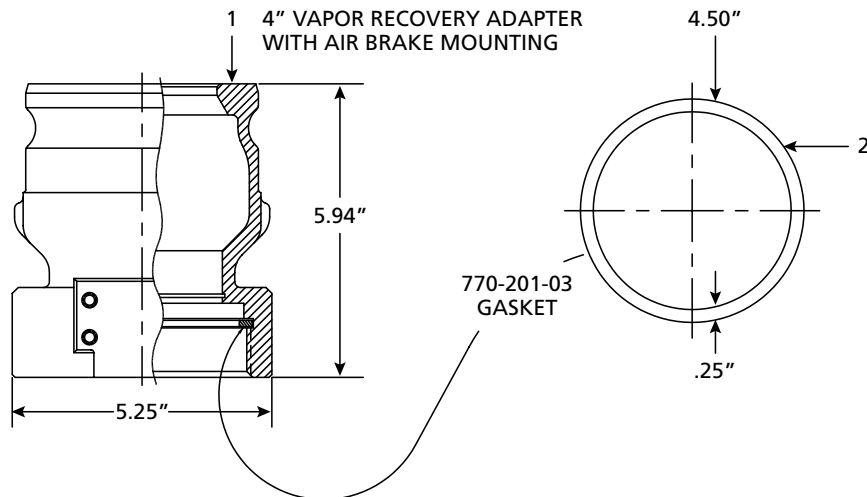

Threaded Vapor Check Valve Parts List

301-300-01/301-300-02

#	Part Name	Part Number	#	Part Name	Part Number
1	Vapor Recovery Adapter - 3" N.P.S.M.	300-305-02	6	Spring - Poppet	300-105-01
2	Vapor Recovery Adapter - 4" N.P.S.M.	300-302-02	7	Guide - Poppet Stem	300-205-01
3	Vapor Recovery Adapter - 3" B.S.P.P.	300-305-32	8	Retaining Ring	11090-02
4	O-ring	11039-15	9	3" Gasket Cover	770-201-02
5	Poppet	300-203-01	10	4" Gasket Cover	770-201-03