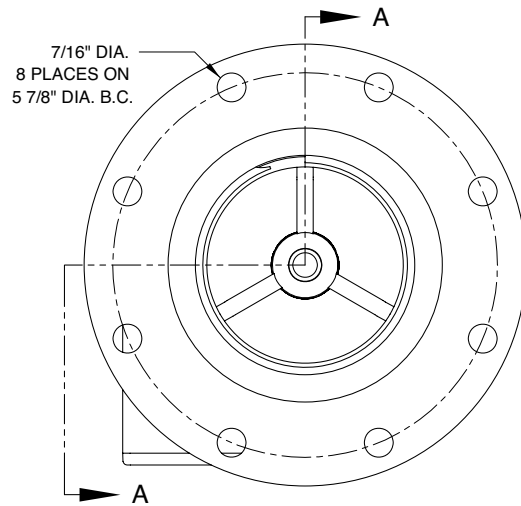

304

611F Flanged Vapor Recovery Coupler

Replacement Parts

Rev. 0, May 2006

610F Flanged Vapor Recovery Coupler

ITEM	PART NUMBER	DESCRIPTION	QTY.
1	9951	BODY	1
2	10068	PLUG (1/4 NPT)	1
3	H10043M	SEAT RING (BUNA) ¹	1
4	H20433M	RETAINER (SMALL) ¹	1
5	H20235M	SPACER ¹	1
6	H20446M	CAP SCREW ¹	1
7	H20432M	RETAINER (LARGE) ¹	1
8	H08989M	SPRING	1

ITEM	PART NUMBER	DESCRIPTION	QTY.
9	H20389RE	POPPET STEM ¹	1
10	C02642M	BRIDGE GUIDE	1
11	H08607M	RETAINING RING	1

REPAIR KITS		
PART NUMBER	DESCRIPTION	QTY.
H20695	POPPET SUB-ASSEMBLY	N/A

¹- Included in H20695

611T-AL40-NPT Vapor Recovery Coupler

Replacement Parts

Rev. 0, January 2003

SECTION A-A

610T Vapor Recovery Coupler

SECTION B-B

ITEM	PART NUMBER	DESCRIPTION	QTY.
1	E10115A	BODY	1
2	H04150M	GASKET (BUNA)	1
3	H10043M	SEAT RING (BUNA) ¹	1
4	H20433M	RETAINER (SMALL) ¹	1
5	H20235M	SPACER ¹	1
6	H20446M	CAP SCREW ¹	1
7	H20432M	RETAINER (LARGE) ¹	1
8	H08989M	SPRING	1

633LVH-AL40 Vapor Recovery Adaptor

Replacement Parts

Rev. 0, January 2003

SECTION A-A

633LVH-1020 Vapor Recovery Adaptor

SECTION B-B

ITEM	PART NUMBER	DESCRIPTION	QTY.
1	E10000A	BODY	1
2	C02779M	SUPPORT BELL (DELTRIN)	1
3	H20750M	SEAT RING (VITON) ¹	1
4	H08841RA	STEM ¹	1
5	H09193M	COTTER PIN ¹	1
6	C51410A	POPPET ¹	1
7	H07365M	PIPE PLUG	1
8	H20007M	SPRING	1
9	H20010M	GASKET (BUNA)	2