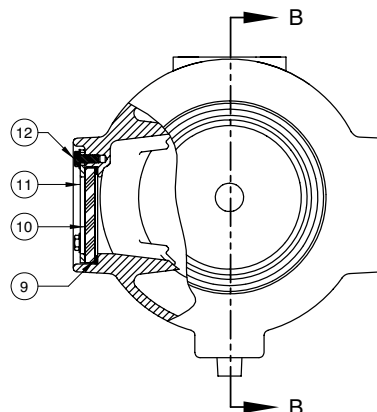

611T-AL40-NPT Vapor Recovery Coupler

Replacement Parts

Rev. 0, January 2003

SECTION A-A

610T Vapor Recovery Coupler

SECTION B-B

ITEM	PART NUMBER	DESCRIPTION	QTY.
1	E10115A	BODY	1
2	H04150M	GASKET (BUNA)	1
3	H10043M	SEAT RING (BUNA) ¹	1
4	H20433M	RETAINER (SMALL) ¹	1
5	H20235M	SPACER ¹	1
6	H20446M	CAP SCREW ¹	1
7	H20432M	RETAINER (LARGE) ¹	1
8	H08989M	SPRING	1

633LVH-AL40 Vapor Recovery Adaptor

Replacement Parts

Rev. 0, January 2003

SECTION A-A

633LVH-1020 Vapor Recovery Adaptor

SECTION B-B

ITEM	PART NUMBER	DESCRIPTION	QTY.
1	E10000A	BODY	1
2	C02779M	SUPPORT BELL (DELTRIN)	1
3	H20750M	SEAT RING (VITON) ¹	1
4	H08841RA	STEM ¹	1
5	H09193M	COTTER PIN ¹	1
6	C51410A	POPPET ¹	1
7	H07365M	PIPE PLUG	1
8	H20007M	SPRING	1
9	H20010M	GASKET (BUNA)	2

ITEM	PART NUMBER	DESCRIPTION	QTY.
10	H20583M	SIGHT GLASS	2
11	H04135M	RETAINING PLATE	2
12	H52471M	HEX SCREW	6
13	101-0002	AIR INTERLOCK VALVE ASSY.	1

REPAIR KITS		
PART NUMBER	DESCRIPTION	QTY.
H20009	POPPET SUB-ASSEMBLY	N/A

Part No.	Description	Gasket No.	Size			
			in.	mm.	Lbs.	Kg.
304-200-01	Nylon w/o chain	777-111-01	4.00	101.6	1.19	.54
304-200-02	Nylon w/ chain	777-111-01	4.00	101.6	1.19	.54
304-200-04	Nylon w/o chain-EPDM gasket	304-105-01*	4.00	101.6	1.19	.54
304-200-05	Nylon w/ chain-EPDM gasket	304-105-01*	4.00	101.6	1.19	.54
304-301-01	Aluminum w/o chain	304-101-01	4.00	101.6	1.25	.57
304-301-02	Aluminum w/chain	304-101-01	4.00	101.6	1.25	.57