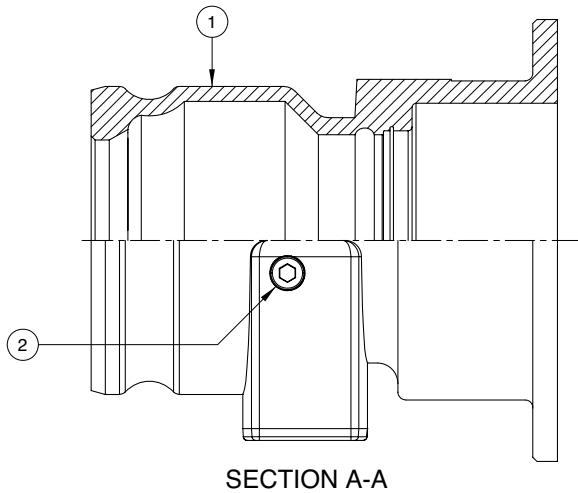

304

611F Flanged Vapor Recovery Coupler

Replacement Parts

Rev. 0, May 2006

610F Flanged Vapor Recovery Coupler

ITEM	PART NUMBER	DESCRIPTION	QTY.
1	9951	BODY	1
2	10068	PLUG (1/4 NPT)	1
3	H10043M	SEAT RING (BUNA) ¹	1
4	H20433M	RETAINER (SMALL) ¹	1
5	H20235M	SPACER ¹	1
6	H20446M	CAP SCREW ¹	1
7	H20432M	RETAINER (LARGE) ¹	1
8	H08989M	SPRING	1

ITEM	PART NUMBER	DESCRIPTION	QTY.
9	H20389RE	POPPET STEM ¹	1
10	C02642M	BRIDGE GUIDE	1
11	H08607M	RETAINING RING	1

REPAIR KITS		
PART NUMBER	DESCRIPTION	QTY.
H20695	POPPET SUB-ASSEMBLY	N/A

¹- Included in H20695

611T-AL40-NPT Vapor Recovery Coupler

Replacement Parts

Rev. 0, January 2003

SECTION A-A

610T Vapor Recovery Coupler

SECTION B-B

ITEM	PART NUMBER	DESCRIPTION	QTY.
1	E10115A	BODY	1
2	H04150M	GASKET (BUNA)	1
3	H10043M	SEAT RING (BUNA) ¹	1
4	H20433M	RETAINER (SMALL) ¹	1
5	H20235M	SPACER ¹	1
6	H20446M	CAP SCREW ¹	1
7	H20432M	RETAINER (LARGE) ¹	1
8	H08989M	SPRING	1