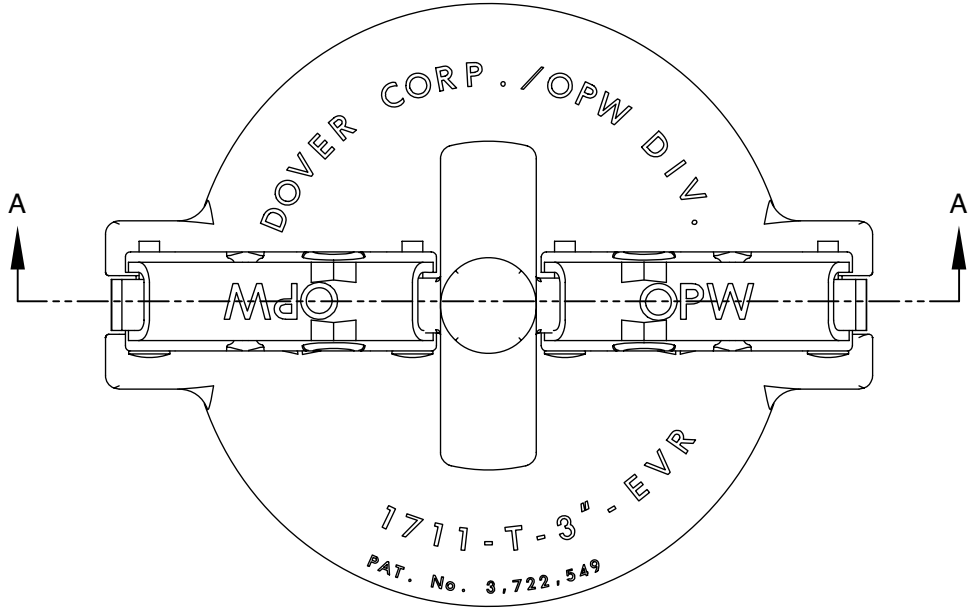

1711T 3" Dust Cap

Replacement Parts

Rev. 0, January 2003

SECTION A-A

ITEM	PART NUMBER	DESCRIPTION	QTY.
1	H10866M	GASKET (BUNA)	1