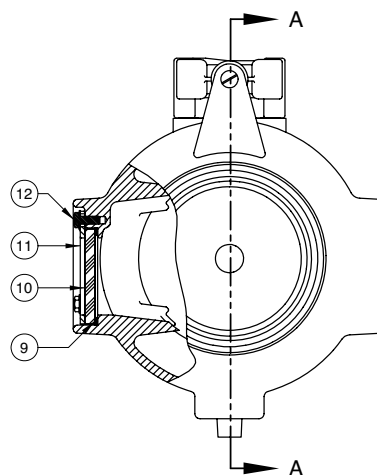

611T-AL40-NPT Vapor Recovery Coupler

Replacement Parts

Rev. 0, January 2003

SECTION A-A

610T Vapor Recovery Coupler

SECTION B-B

ITEM	PART NUMBER	DESCRIPTION	QTY.
1	E10115A	BODY	1
2	H04150M	GASKET (BUNA)	1
3	H10043M	SEAT RING (BUNA) ¹	1
4	H20433M	RETAINER (SMALL) ¹	1
5	H20235M	SPACER ¹	1
6	H20446M	CAP SCREW ¹	1
7	H20432M	RETAINER (LARGE) ¹	1
8	H08989M	SPRING	1

ITEM	PART NUMBER	DESCRIPTION	QTY.
9	H20389RE	POPPET STEM ¹	1
10	C02642M	BRIDGE GUIDE	1
11	H08607M	RETAINING RING	1

REPAIR KITS		
PART NUMBER	DESCRIPTION	QTY.
H20695	POPPET SUB-ASSEMBLY	N/A

1- Included in H20695

633LVH-AL40 Vapor Recovery Adaptor

Replacement Parts

Rev. 0, January 2003

SECTION A-A

633LVH-1020 Vapor Recovery Adaptor

SECTION B-B

ITEM	PART NUMBER	DESCRIPTION	QTY.
1	E10000A	BODY	1
2	C02779M	SUPPORT BELL (DELTRIN)	1
3	H20750M	SEAT RING (VITON) ¹	1
4	H08841RA	STEM ¹	1
5	H09193M	COTTER PIN ¹	1
6	C51410A	POPPET ¹	1
7	H07365M	PIPE PLUG	1
8	H20007M	SPRING	1
9	H20010M	GASKET (BUNA)	2

ITEM	PART NUMBER	DESCRIPTION	QTY.
10	H20583M	SIGHT GLASS	2
11	H04135M	RETAINING PLATE	2
12	H52471M	HEX SCREW	6
13	101-0002	AIR INTERLOCK VALVE ASSY.	1

REPAIR KITS		
PART NUMBER	DESCRIPTION	QTY.
H20009	POPPET SUB-ASSEMBLY	N/A