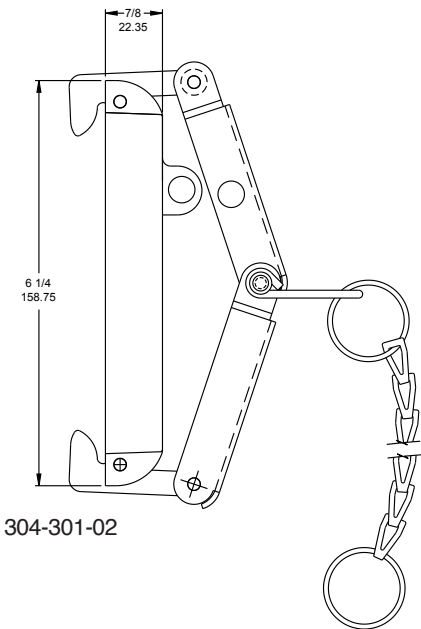

EBW

777-111-02
(optional EPDM Gasket)

Part No.	Description	Gasket No.	Size			
			in.	mm.	Lbs.	Kg.
304-200-01	Nylon w/o chain	777-111-01	4.00	101.6	1.19	.54
304-200-02	Nylon w/ chain	777-111-01	4.00	101.6	1.19	.54
304-200-04	Nylon w/o chain-EPDM gasket	304-105-01*	4.00	101.6	1.19	.54
304-200-05	Nylon w/ chain-EPDM gasket	304-105-01*	4.00	101.6	1.19	.54
304-301-01	Aluminum w/o chain	304-101-01	4.00	101.6	1.25	.57
304-301-02	Aluminum w/chain	304-101-01	4.00	101.6	1.25	.57

*Gasket with Chevrons