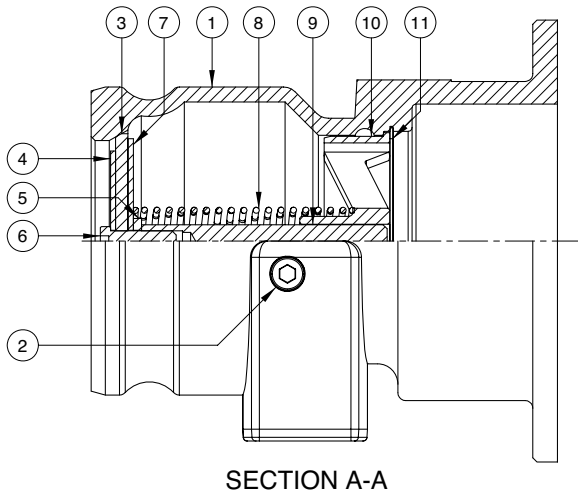

304

611F Flanged Vapor Recovery Coupler

Replacement Parts

Rev. 0, May 2006

610F Flanged Vapor Recovery Coupler

ITEM	PART NUMBER	DESCRIPTION	QTY.
1	9951	BODY	1
2	10068	PLUG (1/4 NPT)	1
3	H10043M	SEAT RING (BUNA) ¹	1
4	H20433M	RETAINER (SMALL) ¹	1
5	H20235M	SPACER ¹	1
6	H20446M	CAP SCREW ¹	1
7	H20432M	RETAINER (LARGE) ¹	1
8	H08989M	SPRING	1

ITEM	PART NUMBER	DESCRIPTION	QTY.
9	H20389RE	POPPET STEM ¹	1
10	C02642M	BRIDGE GUIDE	1
11	H08607M	RETAINING RING	1

REPAIR KITS		
PART NUMBER	DESCRIPTION	QTY.
H20695	POPPET SUB-ASSEMBLY	N/A

¹- Included in H20695

611T-AL40-NPT Vapor Recovery Coupler

Replacement Parts

Rev. 0, January 2003

SECTION A-A

610T Vapor Recovery Coupler

SECTION B-B

ITEM	PART NUMBER	DESCRIPTION	QTY.
1	E10115A	BODY	1
2	H04150M	GASKET (BUNA)	1
3	H10043M	SEAT RING (BUNA) ¹	1
4	H20433M	RETAINER (SMALL) ¹	1
5	H20235M	SPACER ¹	1
6	H20446M	CAP SCREW ¹	1
7	H20432M	RETAINER (LARGE) ¹	1
8	H08989M	SPRING	1

633LVH-AL40 Vapor Recovery Adaptor

Replacement Parts

Rev. 0, January 2003

SECTION A-A

633LVH-1020 Vapor Recovery Adaptor

SECTION B-B

ITEM	PART NUMBER	DESCRIPTION	QTY.
1	E10000A	BODY	1
2	C02779M	SUPPORT BELL (DELTRIN)	1
3	H20750M	SEAT RING (VITON) ¹	1
4	H08841RA	STEM ¹	1
5	H09193M	COTTER PIN ¹	1
6	C51410A	POPPET ¹	1
7	H07365M	PIPE PLUG	1
8	H20007M	SPRING	1
9	H20010M	GASKET (BUNA)	2