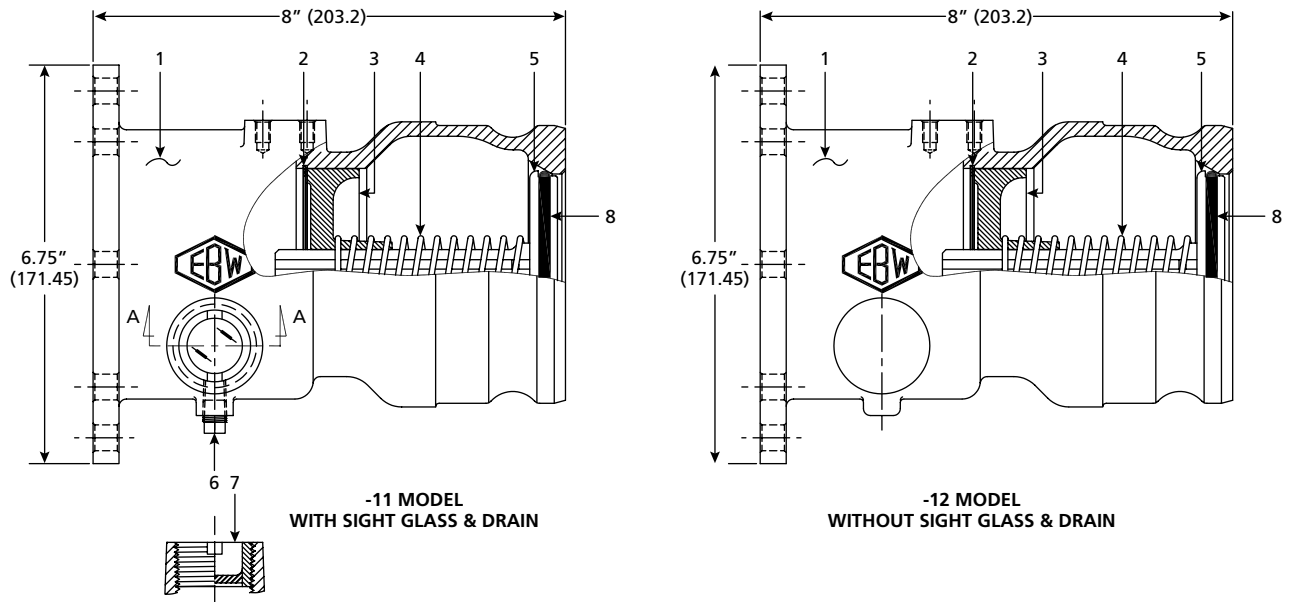

Flanged Vapor Check Valve Parts List

#	Part Name	Part Number
2	Retaining Ring	11090-02
3	Poppet Stem Guide	300-205-01
4	Poppet Spring	300-105-01
5	4" Poppet Vapor Recovery Adapter	300-203-01
6	Pipe Plug	11010-02
7	Sight Glass	11215-04
8	O-ring	11039-15

Part Number	Description
302-300-11	Flanged Vapor Check Valve with Sight Glass
302-300-12	Flanged Vapor Check Valve without Sight Glass
302-400-02	Flanged Vapor Check Valve without Sight Glass, no Poppet