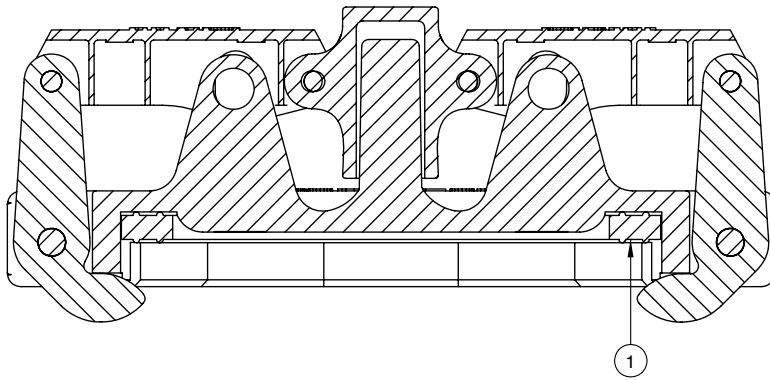

1711T 3" Dust Cap

Replacement Parts

Rev. 0, January 2003

SECTION A-A

ITEM	PART NUMBER	DESCRIPTION	QTY.
1	H10866M	GASKET (BUNA)	1