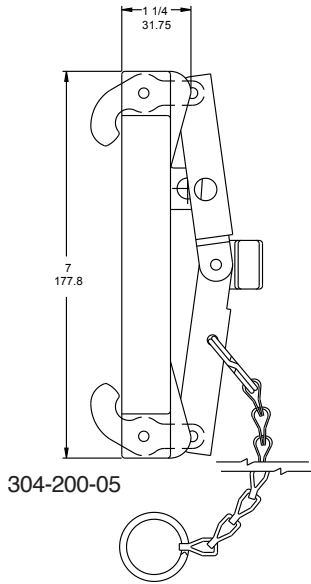

EBW

777-111-02
(optional EPDM Gasket)

Part No.	Description	Gasket No.	Size			
			in.	mm.	Lbs.	Kg.
304-200-01	Nylon w/o chain	777-111-01	4.00	101.6	1.19	.54
304-200-02	Nylon w/ chain	777-111-01	4.00	101.6	1.19	.54
304-200-04	Nylon w/o chain-EPDM gasket	304-105-01*	4.00	101.6	1.19	.54
304-200-05	Nylon w/ chain-EPDM gasket	304-105-01*	4.00	101.6	1.19	.54
304-301-01	Aluminum w/o chain	304-101-01	4.00	101.6	1.25	.57
304-301-02	Aluminum w/chain	304-101-01	4.00	101.6	1.25	.57

*Gasket with Chevrons