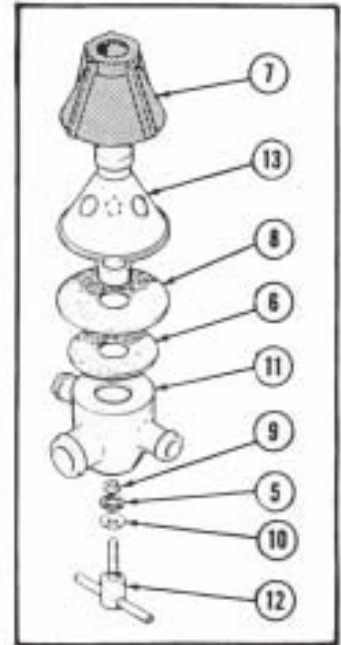

Heil Aeration System Standard

1-port connection assembly

3-port connection assembly

Reference #	Part #	Description
3	77P901616	3-port connection assembly includes item 5 - 13
4	77P901617	1-port connection assembly includes item 5 - 13
5	315726	Handle gasket
6	315731	Manifold gasket
7	903261	Flo-cone
8	910213	Flo-cone gasket
9	310277	Retaining ring
10	310275	Disc spring
11	315724 315730	1-port manifold 3-port manifold
12	315737	Handle assembly
13	910210	Aeration casting

Heil Aeration System Inverted

Reference #	Part #	Description
1	315726	Handle gasket
2	315731	Hopper gasket
3	903261	Flo-cone gasket
4	0551216	Handle washer
5	310275	Washer
6	315724	1-port manifold
6A	315730	3-port manifold
7	315737	Tee-handle
8	0880202	Aeration casting inverted