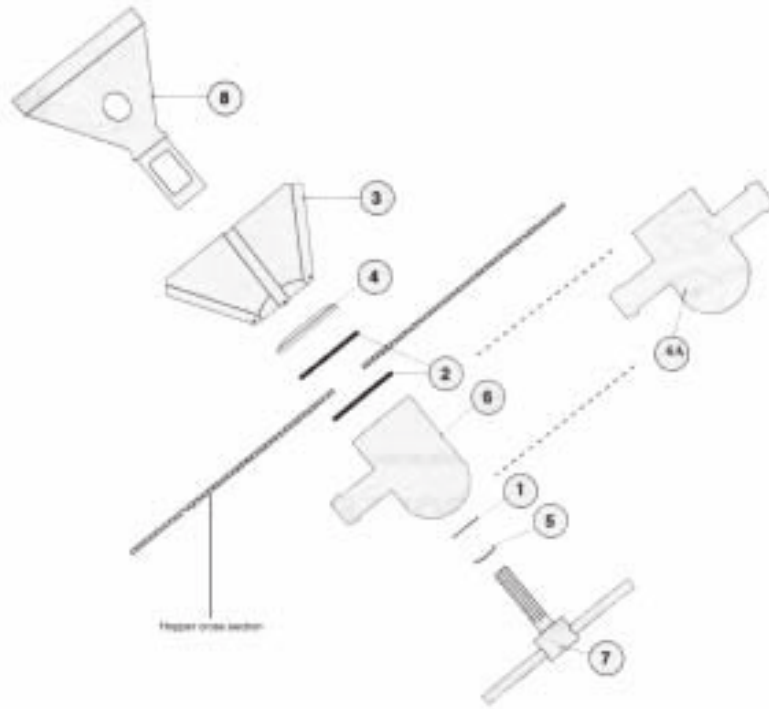

Heil Aeration System Standard

1-port connection assembly

3-port connection assembly

Reference #	Part #	Description
3	77P901616	3-port connection assembly includes item 5 - 13
4	77P901617	1-port connection assembly includes item 5 - 13
5	315726	Handle gasket
6	315731	Manifold gasket
7	903261	Flo-cone
8	910213	Flo-cone gasket
9	310277	Retaining ring
10	310275	Disc spring
11	315724 315730	1-port manifold 3-port manifold
12	315737	Handle assembly
13	910210	Aeration casting

Heil Aeration System Inverted

Reference #	Part #	Description
1	315726	Handle gasket
2	315731	Hopper gasket
3	903261	Flo-cone gasket
4	0551216	Handle washer
5	310275	Washer
6	315724	1-port manifold
6A	315730	3-port manifold
7	315737	Tee-handle
8	0880202	Aeration casting inverted