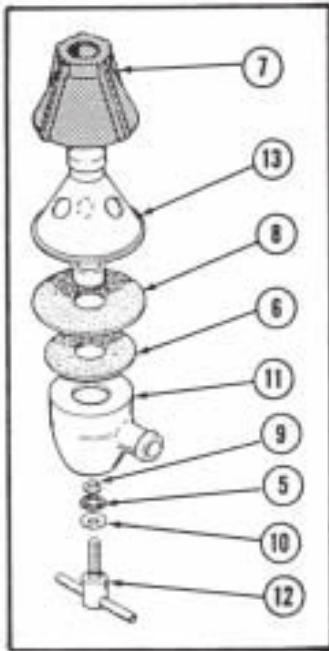

Heil Aeration System Standard

1-port connection assembly

3-port connection assembly

Reference #	Part #	Description
3	77P901616	3-port connection assembly includes item 5 - 13
4	77P901617	1-port connection assembly includes item 5 - 13
5	315726	Handle gasket
6	315731	Manifold gasket
7	903261	Flo-cone
8	910213	Flo-cone gasket
9	310277	Retaining ring
10	310275	Disc spring
11	315724 315730	1-port manifold 3-port manifold
12	315737	Handle assembly
13	910210	Aeration casting

Heil Aeration System Inverted

Reference #	Part #	Description
1	315726	Handle gasket
2	315731	Hopper gasket
3	903261	Flo-cone gasket
4	0551216	Handle washer
5	310275	Washer
6	315724	1-port manifold
6A	315730	3-port manifold
7	315737	Tee-handle
8	0880202	Aeration casting inverted