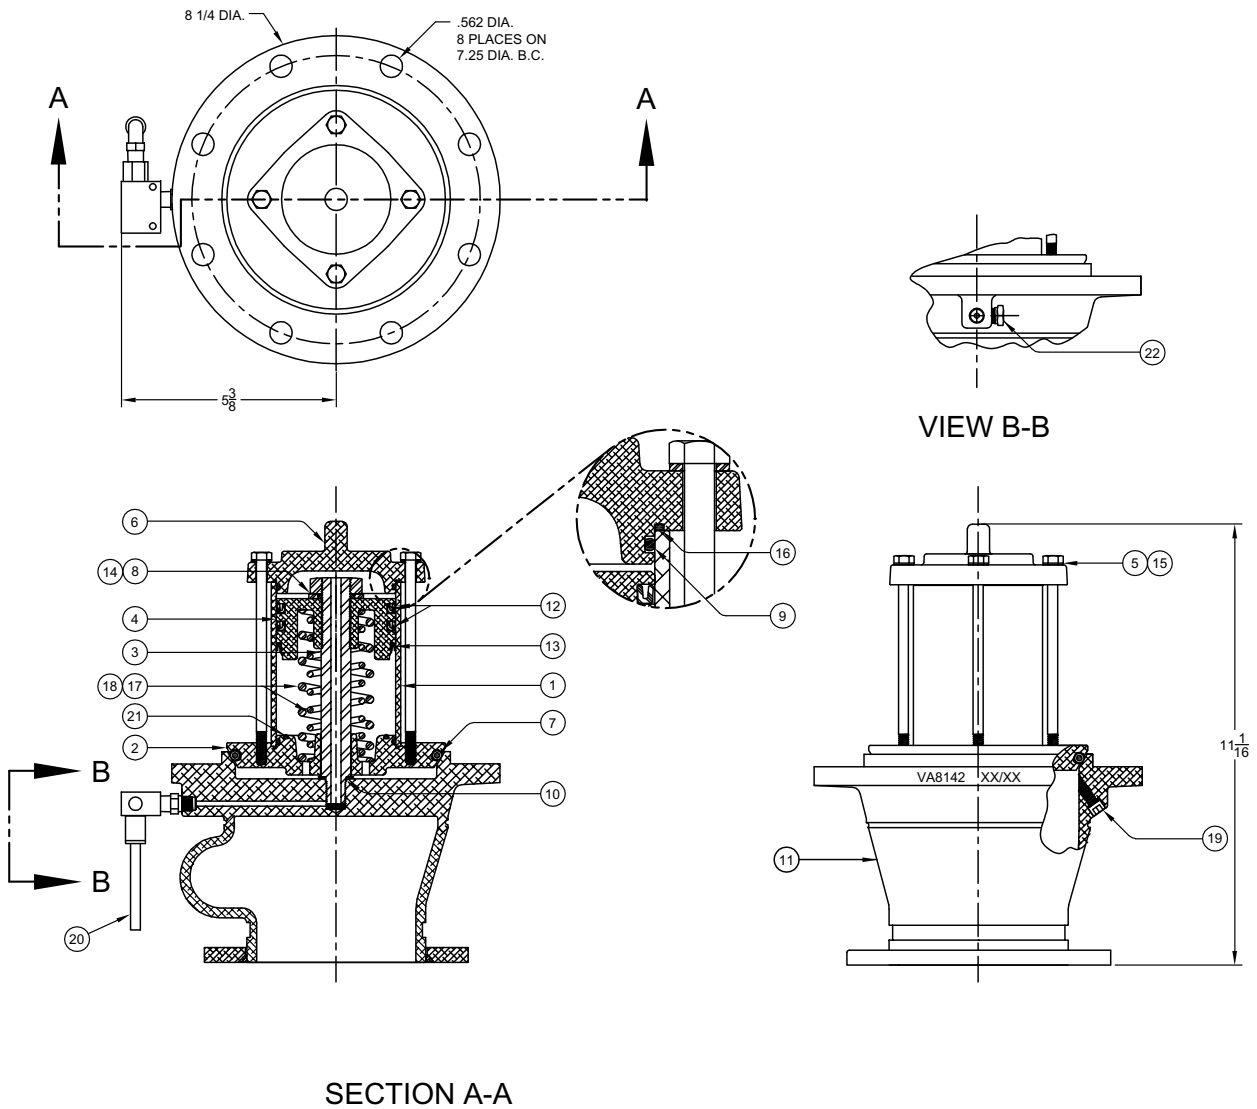

VA7142 5" x 4" Grooved -- VA8142 5" x 4" Flanged

SECTION A-A

ITEM	PART NUMBER	DESCRIPTION	QTY.
1	6950	CYLINDER BODY	1
2	6951	CYLINDER DISK	1
3	6953	STEM	1
4	6954	PISTON	1
5	6956	HEX CAP SCREW	4
6	6957	CAP	1
7	6959	O-RING (TEF-O-SIL)	1
8	6960	SEAL WASHER (BUNA)	1
9	6961	O-RING (BUNA)	2
10	6962	SEAL WASHER (BUNA)	1
11	9806	VALVE BODY	1

ITEM	PART NUMBER	DESCRIPTION	QTY.
12	5865	U-CUP SEAL (BUNA)	2
13	6966	U-CUP SEAL (TEFLON)	1
14	5687	HEX JAM NUT	1
15	6633	LOCK WASHER	4
16	6964	O-RING (VITON)	2
17	6233	SPRING (INNER)	1
18	6234	SPRING (OUTER)	1
19	6965	SEAL SCREW	1
20	9811	QUICK EXHAUST ASSEMBLY	1
21	6969	O-RING (VITON)	1
22	5047	FUSIBLE PLUG	1