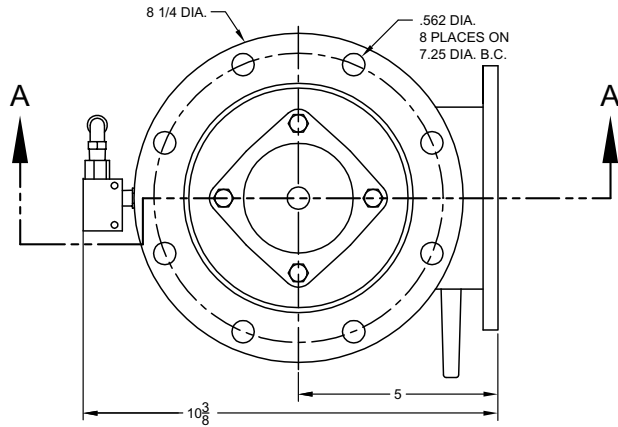

VA5142 5" x 4" Grooved -- VA6142 5" x 4" Flanged

VIEW B-B

SECTION A-A

ITEM	PART NUMBER	DESCRIPTION	QTY.
1	6950	CYLINDER BODY	1
2	6951	CYLINDER DISK	1
3	6953	STEM	1
4	6954	PISTON	1
5	6956	HEX CAP SCREW	4
6	6957	CAP	1
7	6959	O-RING (TEF-O-SIL)	1
8	6960	SEAL WASHER (BUNA)	1
9	6961	O-RING (BUNA)	2
10	6962	SEAL WASHER (BUNA)	1
11	9423	VALVE BODY	1
12	5865	U-CUP SEAL (BUNA)	2

ITEM	PART NUMBER	DESCRIPTION	QTY.
13	6966	U-CUP SEAL (TEFLON)	1
14	5687	HEX JAM NUT	1
15	6633	LOCK WASHER	5
16	6964	O-RING (VITON)	2
17	6233	SPRING (INNER)	1
18	6234	SPRING (OUTER)	1
19	6965	SEAL SCREW	1
20	6967	SCREW	1
21	6969	O-RING (VITON)	1
22	5047	FUSIBLE PLUG	1
23	9811	QUICK EXHAUST ASSEMBLY	1