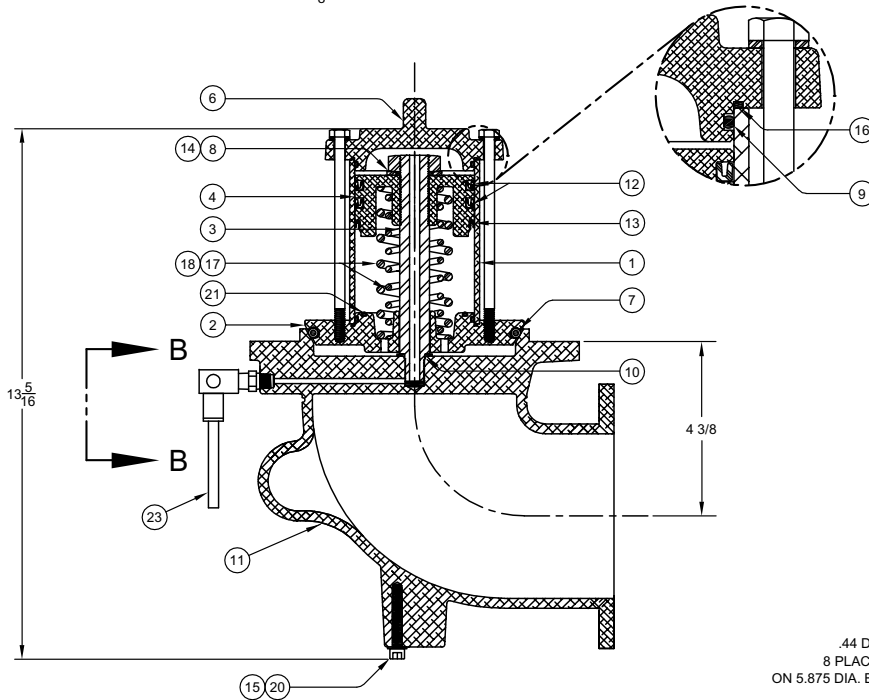

VA5142 5" x 4" Grooved -- VA6142 5" x 4" Flanged

VIEW B-B

SECTION A-A

ITEM	PART NUMBER	DESCRIPTION	QTY.
1	6950	CYLINDER BODY	1
2	6951	CYLINDER DISK	1
3	6953	STEM	1
4	6954	PISTON	1
5	6956	HEX CAP SCREW	4
6	6957	CAP	1
7	6959	O-RING (TEF-O-SIL)	1
8	6960	SEAL WASHER (BUNA)	1
9	6961	O-RING (BUNA)	2
10	6962	SEAL WASHER (BUNA)	1
11	9423	VALVE BODY	1
12	5865	U-CUP SEAL (BUNA)	2

ITEM	PART NUMBER	DESCRIPTION	QTY.
13	6966	U-CUP SEAL (TEFLON)	1
14	5687	HEX JAM NUT	1
15	6633	LOCK WASHER	5
16	6964	O-RING (VITON)	2
17	6233	SPRING (INNER)	1
18	6234	SPRING (OUTER)	1
19	6965	SEAL SCREW	1
20	6967	SCREW	1
21	6969	O-RING (VITON)	1
22	5047	FUSIBLE PLUG	1
23	9811	QUICK EXHAUST ASSEMBLY	1