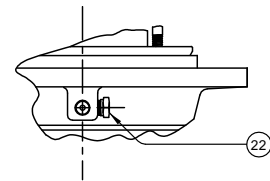

VA5142 5" x 4" Grooved -- VA6142 5" x 4" Flanged

VIEW B-B

SECTION A-A

ITEM	PART NUMBER	DESCRIPTION	QTY.
1	6950	CYLINDER BODY	1
2	6951	CYLINDER DISK	1
3	6953	STEM	1
4	6954	PISTON	1
5	6956	HEX CAP SCREW	4
6	6957	CAP	1
7	6959	O-RING (TEF-O-SIL)	1
8	6960	SEAL WASHER (BUNA)	1
9	6961	O-RING (BUNA)	2
10	6962	SEAL WASHER (BUNA)	1
11	9423	VALVE BODY	1
12	5865	U-CUP SEAL (BUNA)	2

ITEM	PART NUMBER	DESCRIPTION	QTY.
13	6966	U-CUP SEAL (TEFLON)	1
14	5687	HEX JAM NUT	1
15	6633	LOCK WASHER	5
16	6964	O-RING (VITON)	2
17	6233	SPRING (INNER)	1
18	6234	SPRING (OUTER)	1
19	6965	SEAL SCREW	1
20	6967	SCREW	1
21	6969	O-RING (VITON)	1
22	5047	FUSIBLE PLUG	1
23	9811	QUICK EXHAUST ASSEMBLY	1