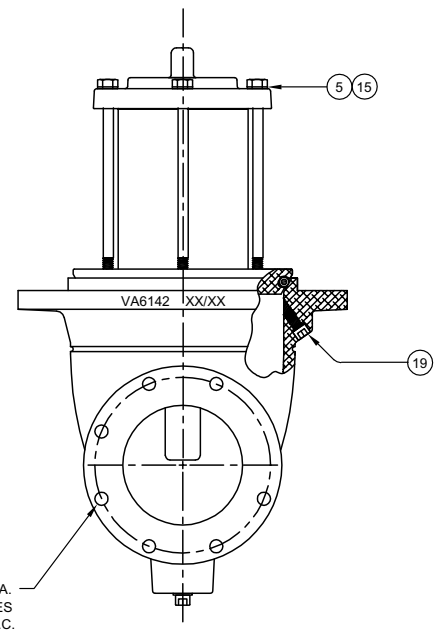

VA5142 5" x 4" Grooved -- VA6142 5" x 4" Flanged

VIEW B-B

SECTION A-A

ITEM	PART NUMBER	DESCRIPTION	QTY.
1	6950	CYLINDER BODY	1
2	6951	CYLINDER DISK	1
3	6953	STEM	1
4	6954	PISTON	1
5	6956	HEX CAP SCREW	4
6	6957	CAP	1
7	6959	O-RING (TEF-O-SIL)	1
8	6960	SEAL WASHER (BUNA)	1
9	6961	O-RING (BUNA)	2
10	6962	SEAL WASHER (BUNA)	1
11	9423	VALVE BODY	1
12	5865	U-CUP SEAL (BUNA)	2

ITEM	PART NUMBER	DESCRIPTION	QTY.
13	6966	U-CUP SEAL (TEFLON)	1
14	5687	HEX JAM NUT	1
15	6633	LOCK WASHER	5
16	6964	O-RING (VITON)	2
17	6233	SPRING (INNER)	1
18	6234	SPRING (OUTER)	1
19	6965	SEAL SCREW	1
20	6967	SCREW	1
21	6969	O-RING (VITON)	1
22	5047	FUSIBLE PLUG	1
23	9811	QUICK EXHAUST ASSEMBLY	1